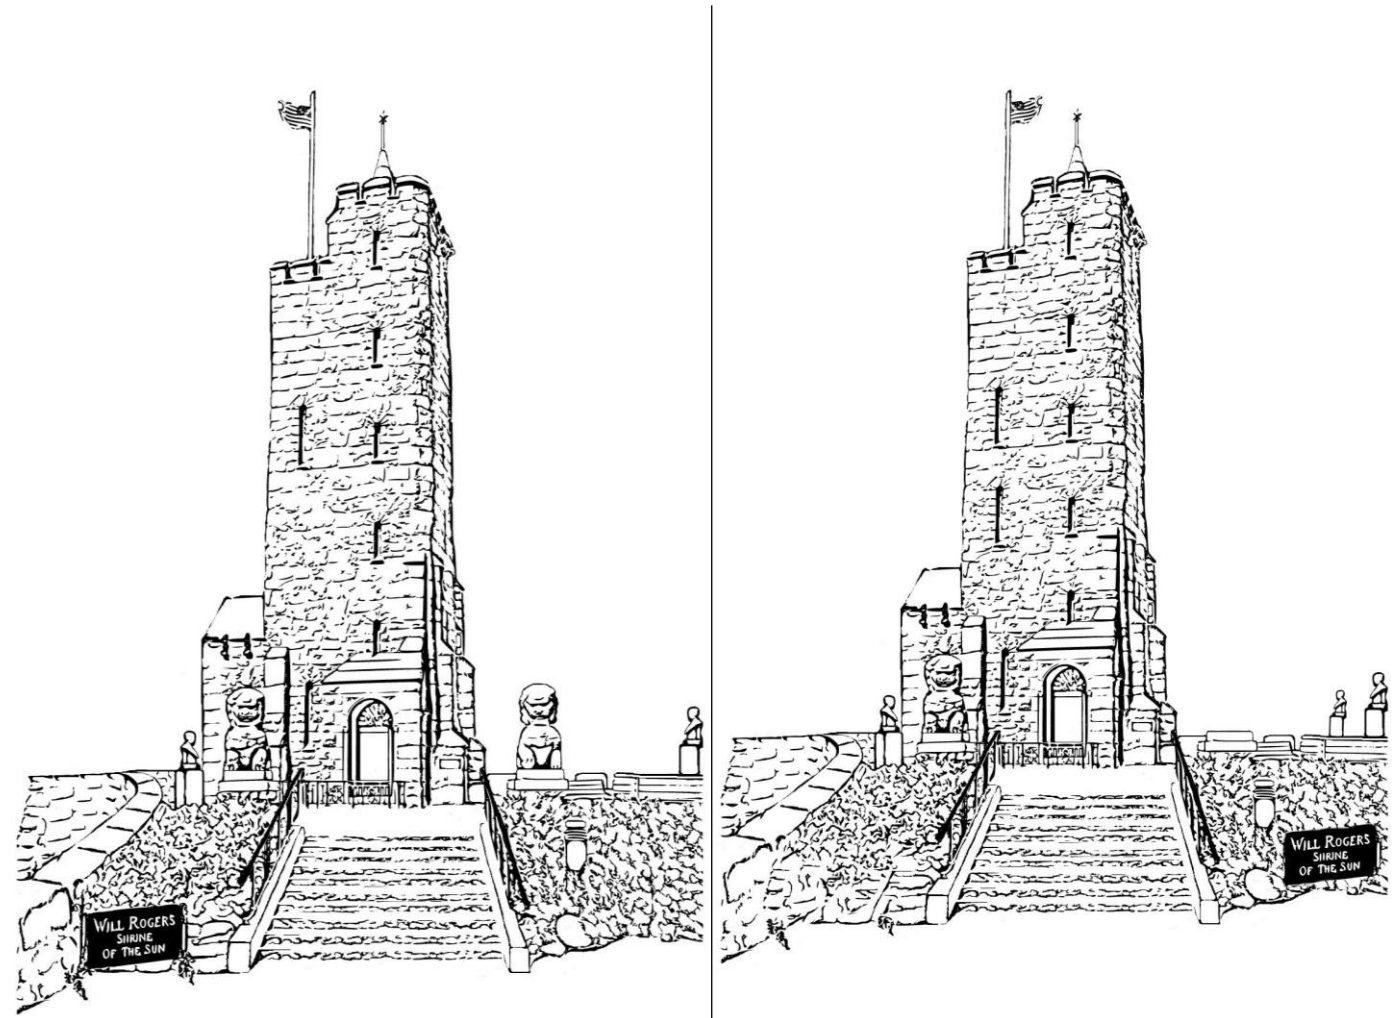

Will Rogers Shrine of the Sun Spot the Difference!

Will Rogers Shrine of the Sun was built in 1937, just above Cheyenne Mountain Zoo.

The Shrine is the final resting place of Spencer and Julie, who dedicated the tower to famous actor, Will Rogers.

Can you spot the 5 differences between these images?