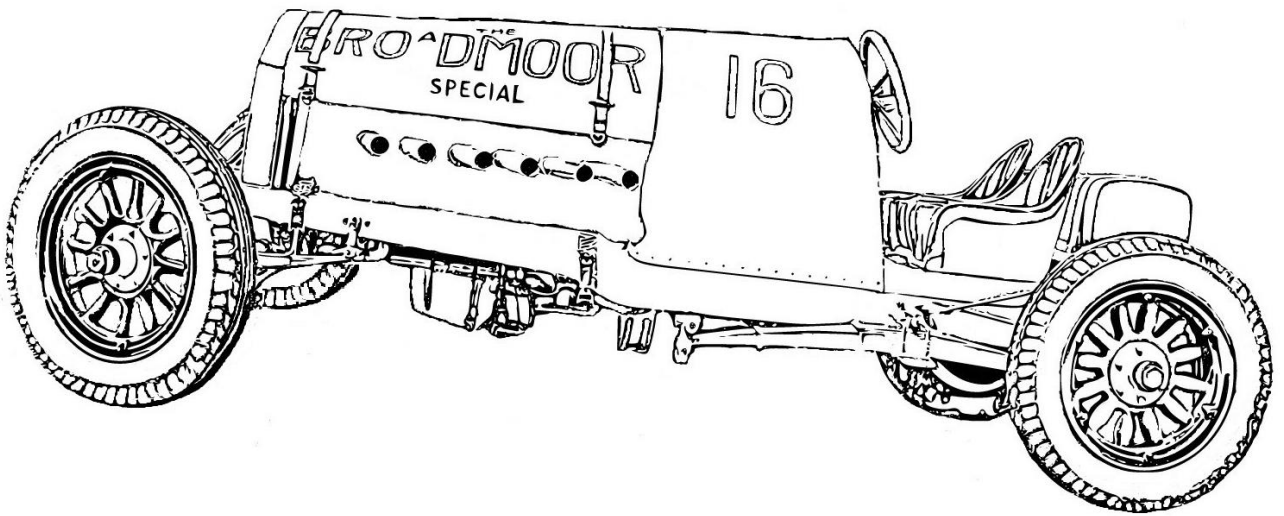

Broadmoor Special Coloring Page

(nickname for your car)

Spencer had the Broadmoor Special built as his personal race car. It holds the nickname of the Yellow Devil and is bright yellow, which showcases Spencer's affinity for having cars in "canary yellow."

What color and nickname would you give your own race car?