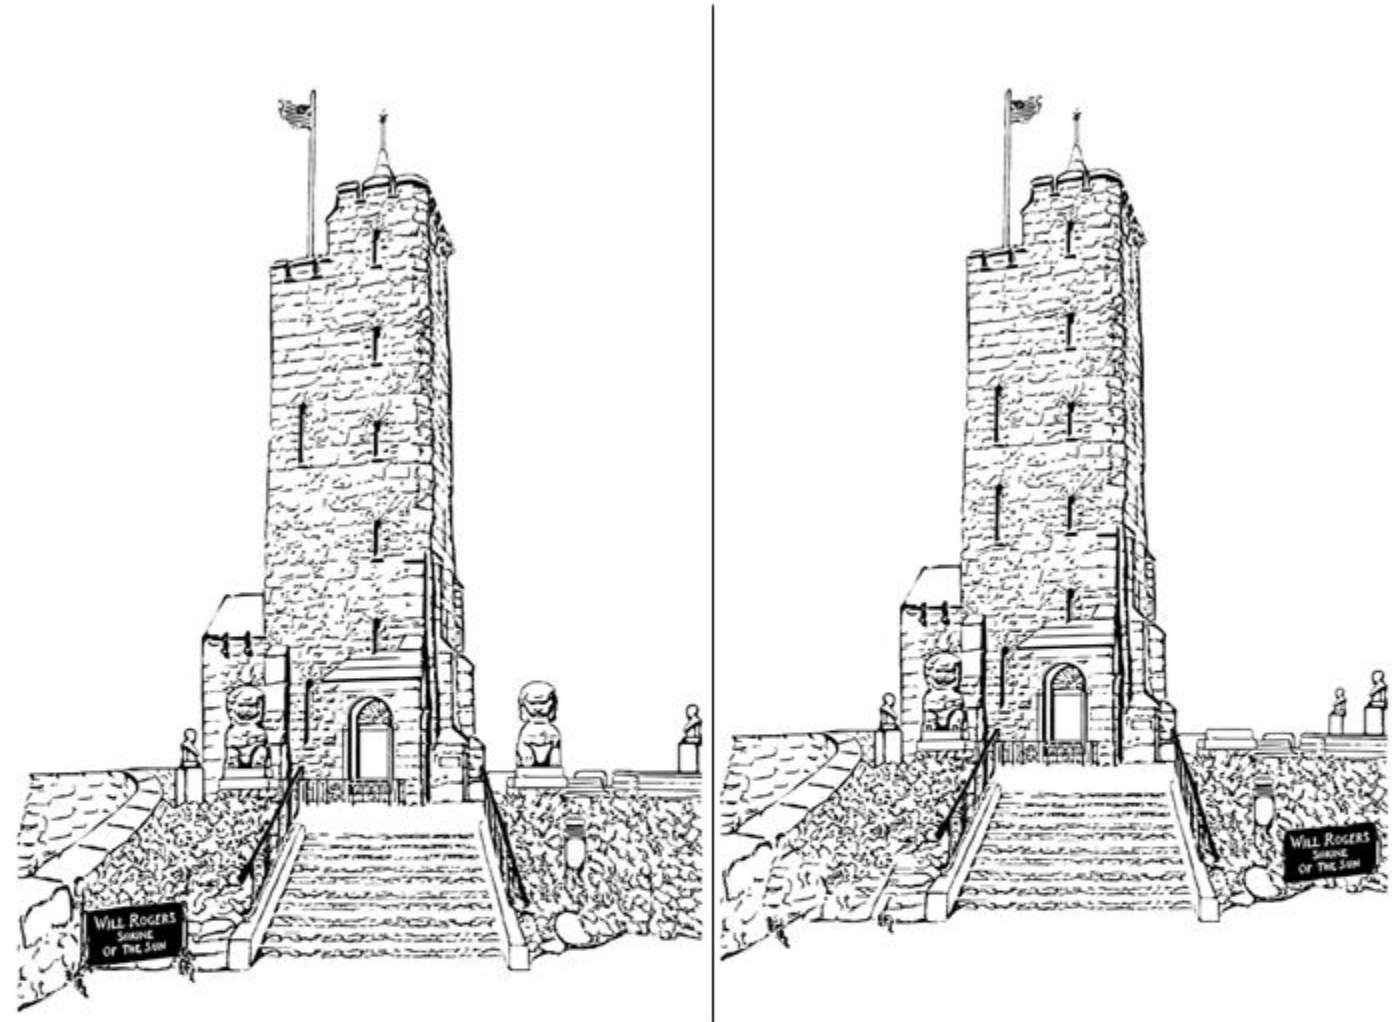

Will Rogers Shrine of the Sun Spot the Difference!

Will Rogers Shrine of the Sun was built in 1937, just above Cheyenne Mountain Zoo.

The Shrine is the final resting place of Spencer and Julie, who dedicated the tower to famous actor, Will Rogers.

Can you spot the 5 differences between these images?