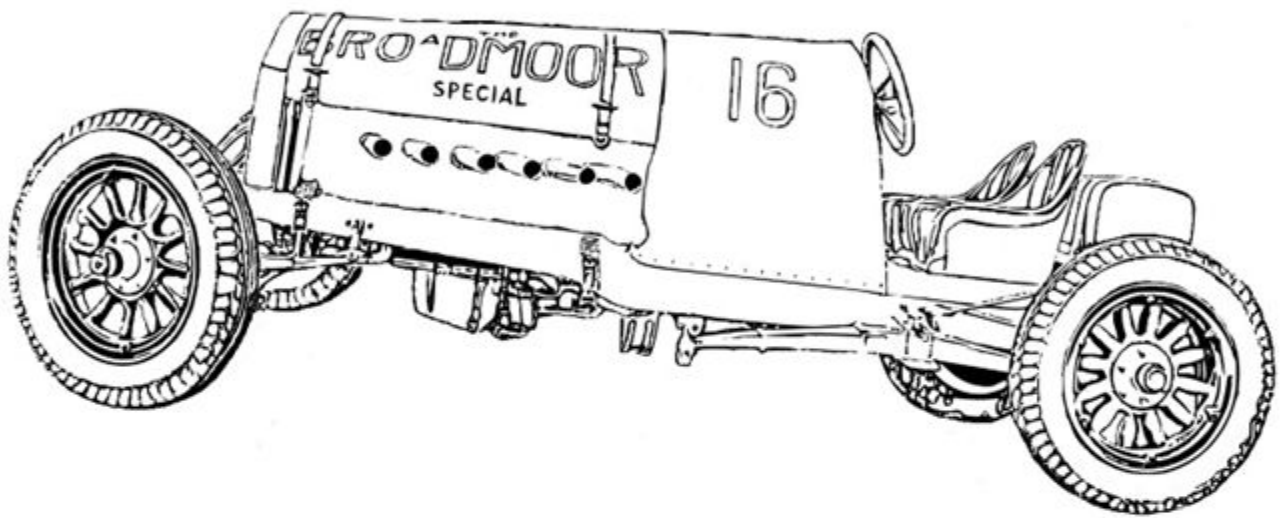

Broadmoor Special Coloring Page

(nickname for your car)

Spencer had the Broadmoor Special built as his personal race car. It holds the nickname of the Yellow Devil and is bright yellow, which showcases Spencer's affinity for having cars in "canary yellow."

What color and nickname would you give your own race car?